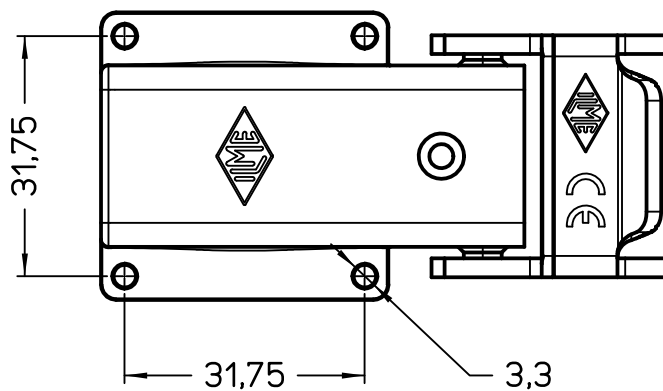

Panel cut-out for enclosures

Diritti riservati All rights reserved

A

B

C

REV.	DATE	SIGNATURE

Dimensions in mm

Simplified representation with dimensions without tolerance

Original Size A4

Date 27/11/23

Sign. G. Renna

CK 03 IA4

Insulating angled bulkhead mounting housing, light grey colour, with plastic lever, 4-screw fixing

Scale
1:1