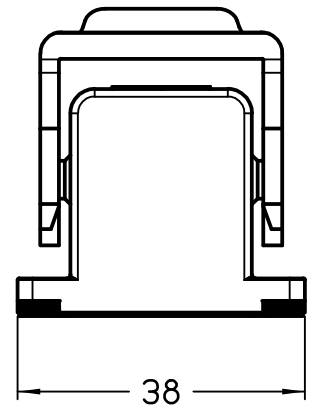

Panel cut-out for enclosures

Diritti riservati All rights reserved

A

B

C

REV.	DATE	SIGNATURE

Dimensions in mm

Simplified representation with dimensions without tolerance

Original Size A4

Date 27/11/23

Sign. G. Renna

CK 03 IA4

Insulating angled bulkhead mounting housing, light grey colour, with plastic lever, 4-screw fixing

Scale
1:1