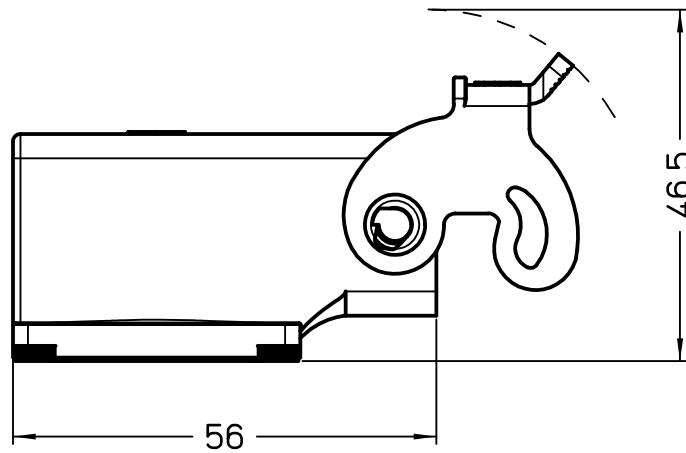

Panel cut-out for enclosures

Diritti riservati All rights reserved

A

B

C

REV.	DATE	SIGNATURE

Dimensions in mm

Simplified representation with dimensions without tolerance

Original Size A4

Date 27/11/23

Sign. G. Renna

CK 03 IA4

Insulating angled bulkhead mounting housing, light grey colour, with plastic lever, 4-screw fixing

Scale
1:1