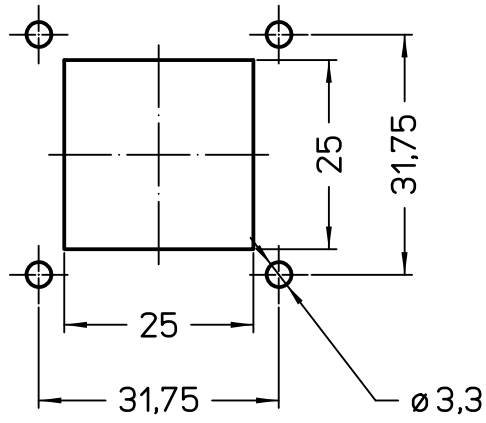

Panel cut-out for enclosures

Diritti riservati All rights reserved

A

B

C

REV.	DATE	SIGNATURE

Dimensions in mm

Simplified representation with dimensions without tolerance

Original Size A4

Date 27/11/23

Sign. G. Renna

CK 03 IA4

Insulating angled bulkhead mounting housing, light grey colour, with plastic lever, 4-screw fixing

Scale
1:1