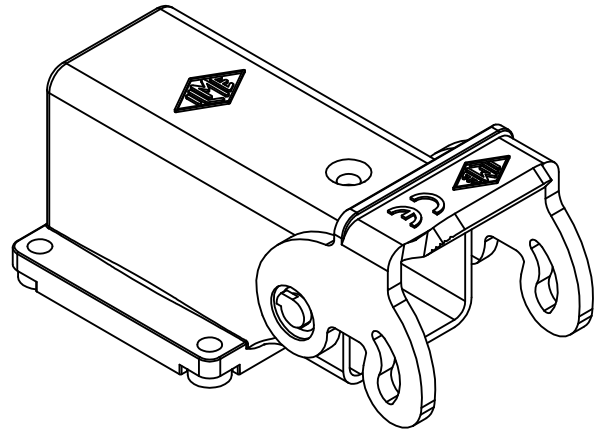

Panel cut-out for enclosures

Diritti riservati All rights reserved

A

B

C

REV.	DATE	SIGNATURE

Dimensions in mm

Simplified representation with dimensions without tolerance

Original Size A4

Date 27/11/23

Sign. G. Renna

CK 03 IA4

Insulating angled bulkhead mounting housing, light grey colour, with plastic lever, 4-screw fixing

Scale
1:1